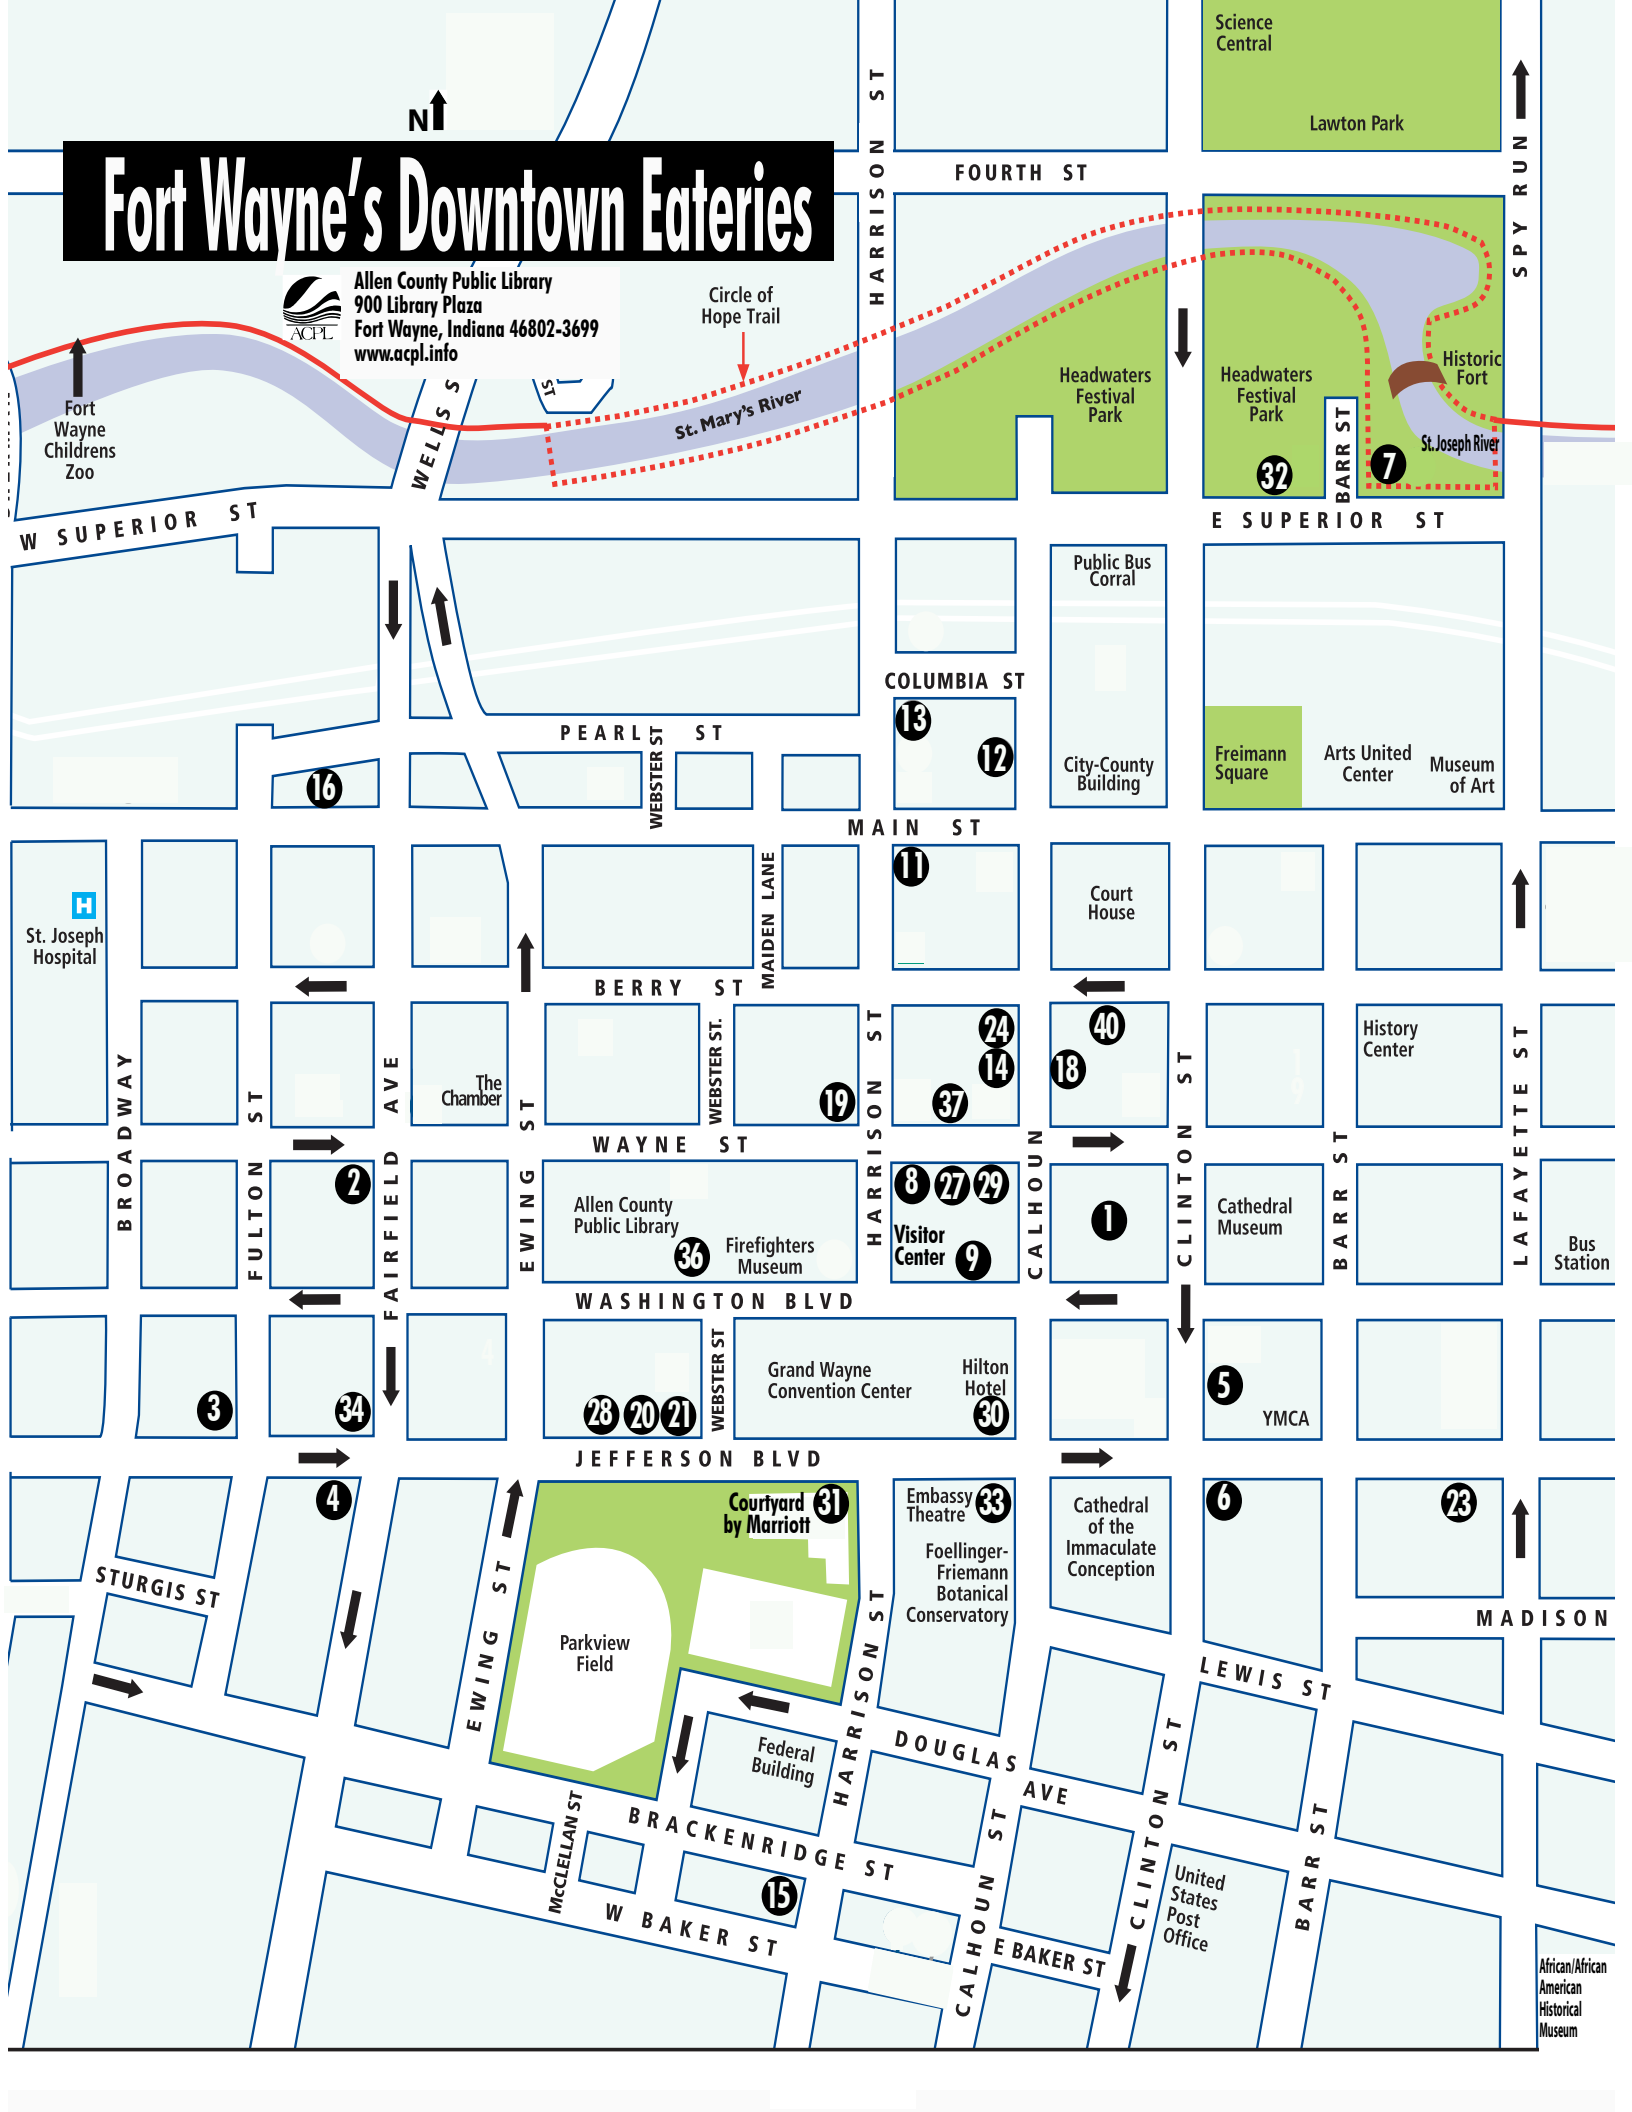

Fort Wayne's Downtown Eateries

Allen County Public Library
 900 Library Plaza
 Fort Wayne, Indiana 46802-3699
www.acpl.info

Circle of Hope Trail

St. Mary's River

Fort Wayne Childrens Zoo

W SUPERIOR ST

FOURTH ST

Science Central
Lawton Park

HARRISON ST

SPY RUN

WELLS ST

Headwaters Festival Park

Headwaters Festival Park
Historic Fort
St. Joseph River

16

PEARL ST
WEBSTER ST

COLUMBIA ST

Public Bus Corral
City-County Building

E SUPERIOR ST
Freimann Square
Arts United Center
Museum of Art

St. Joseph Hospital

BERRY ST
MAIDEN LANE

11

Court House

History Center

1

Cathedral Museum

3
34

WASHINGTON BLVD
WEBSTER ST
Grand Wayne Convention Center
Hilton Hotel
28
20
21
30

5

YMCA

5

4